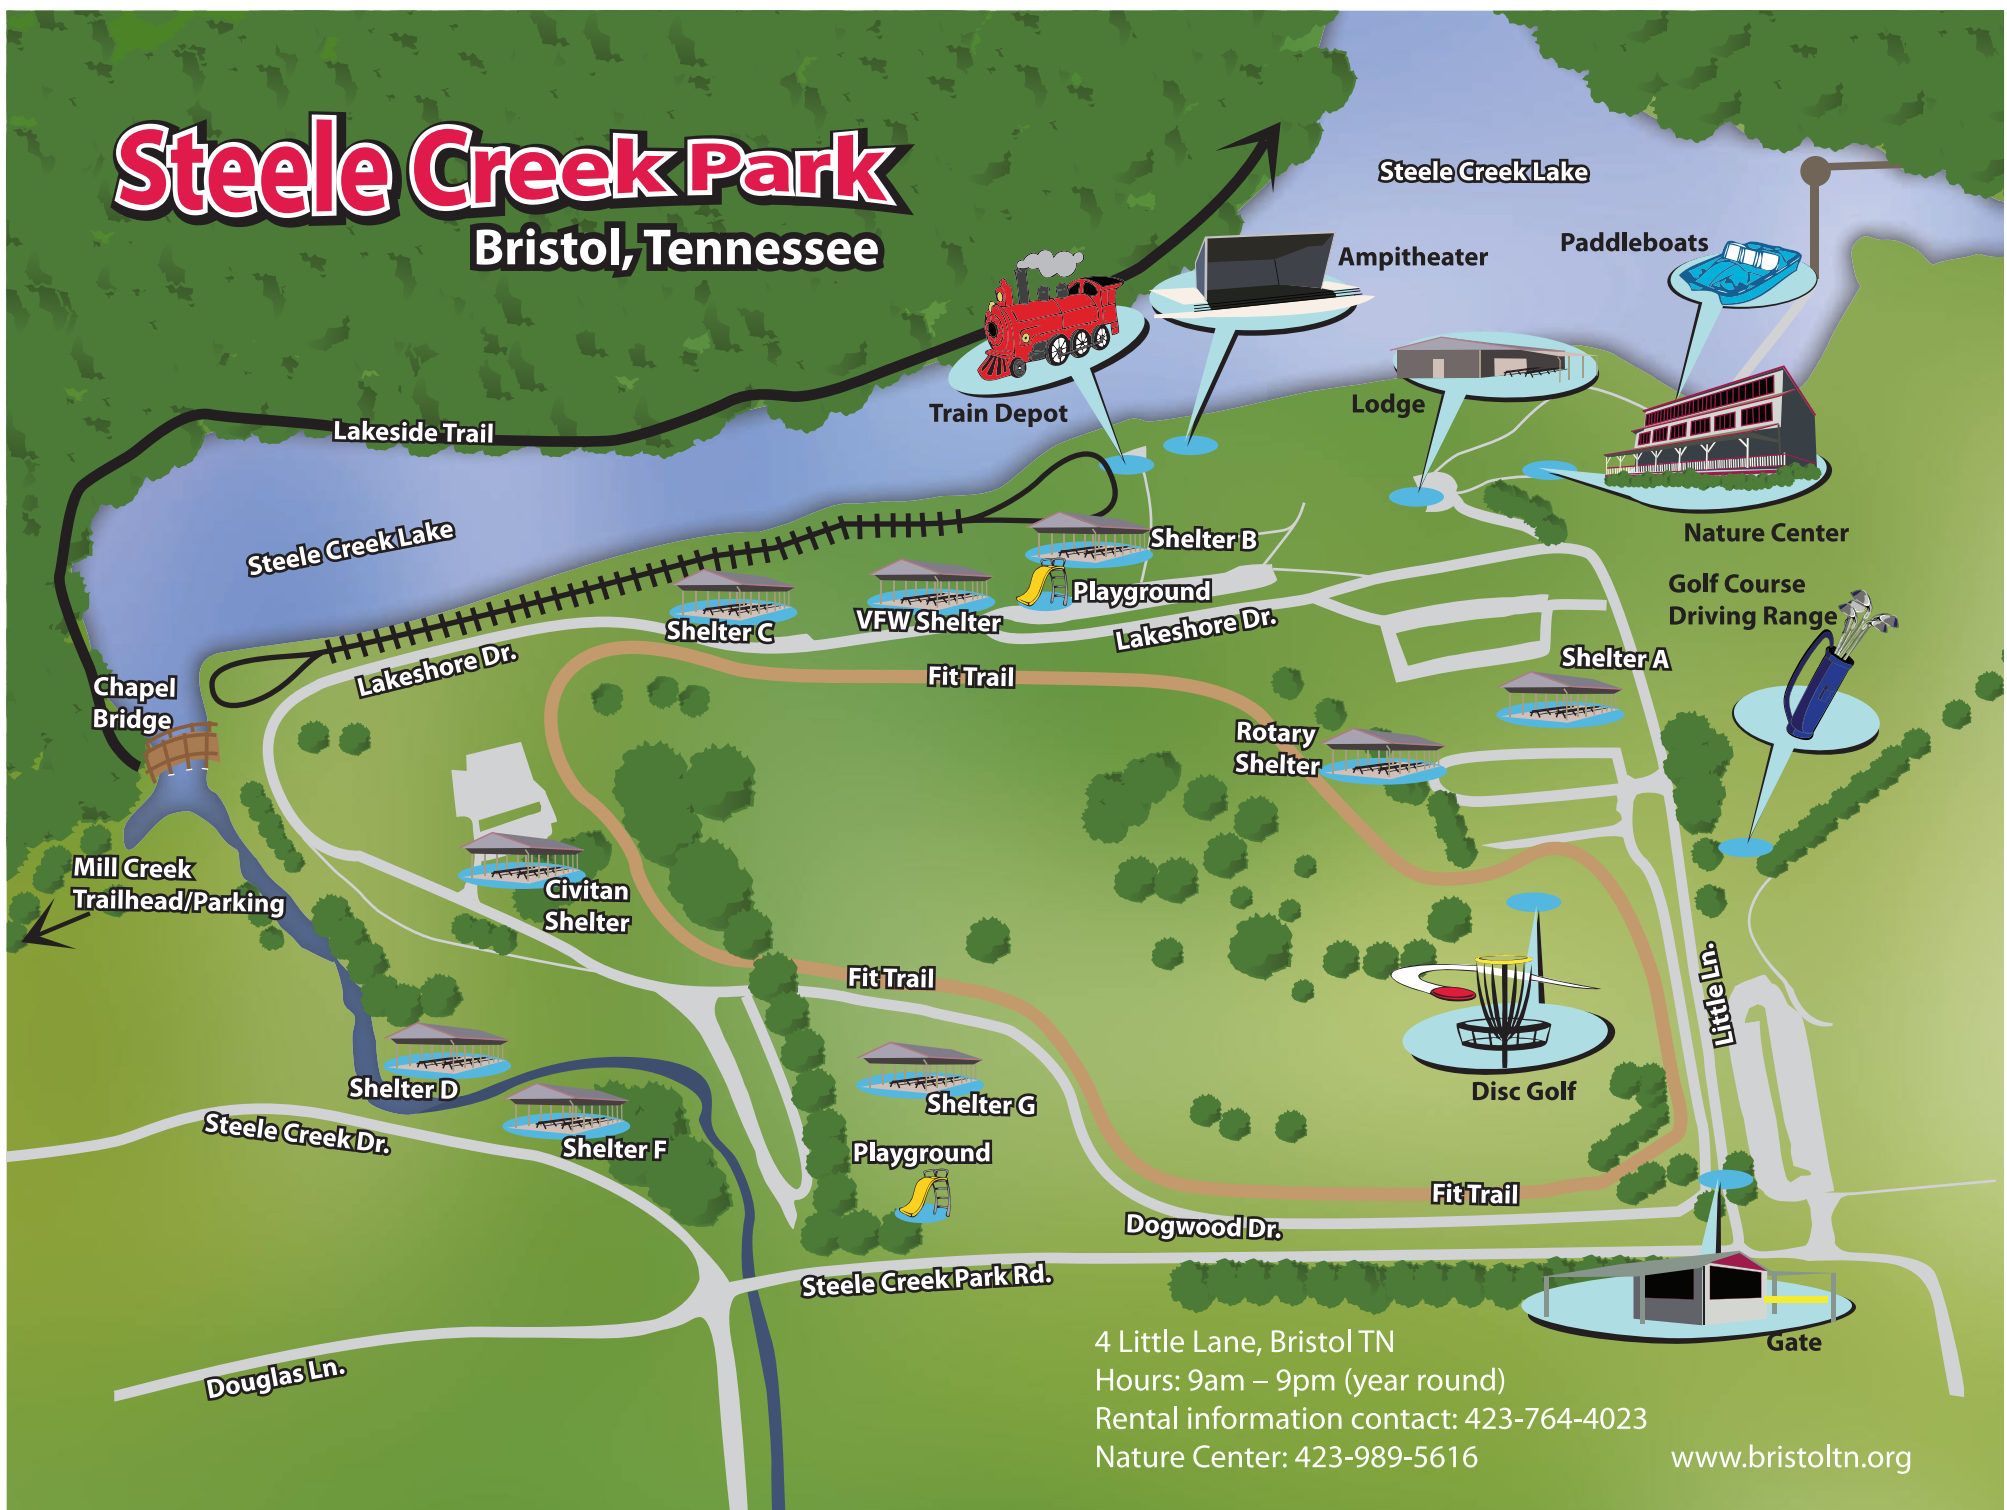

# Steele Creek Park

Bristol, Tennessee

4 Little Lane, Bristol TN  
Hours: 9am – 9pm (year round)  
Rental information contact: 423-764-4023  
Nature Center: 423-989-5616

[www.bristoltn.org](http://www.bristoltn.org)